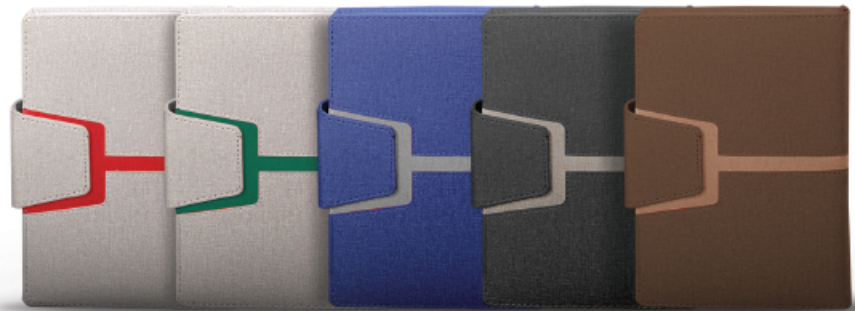

مدل سورن مگنتی

قطع: رقعی (۲۱×۱۴)

نوع سررسید: روز شمار (پنجشنبه جمعه با هم)

نوع کاغذ: ۷۰ گرم تحریر/سفید

نوع جلد: ترمو دو تکه

رنگبندی: ۵ رنگ

صحافی: ته دوخت